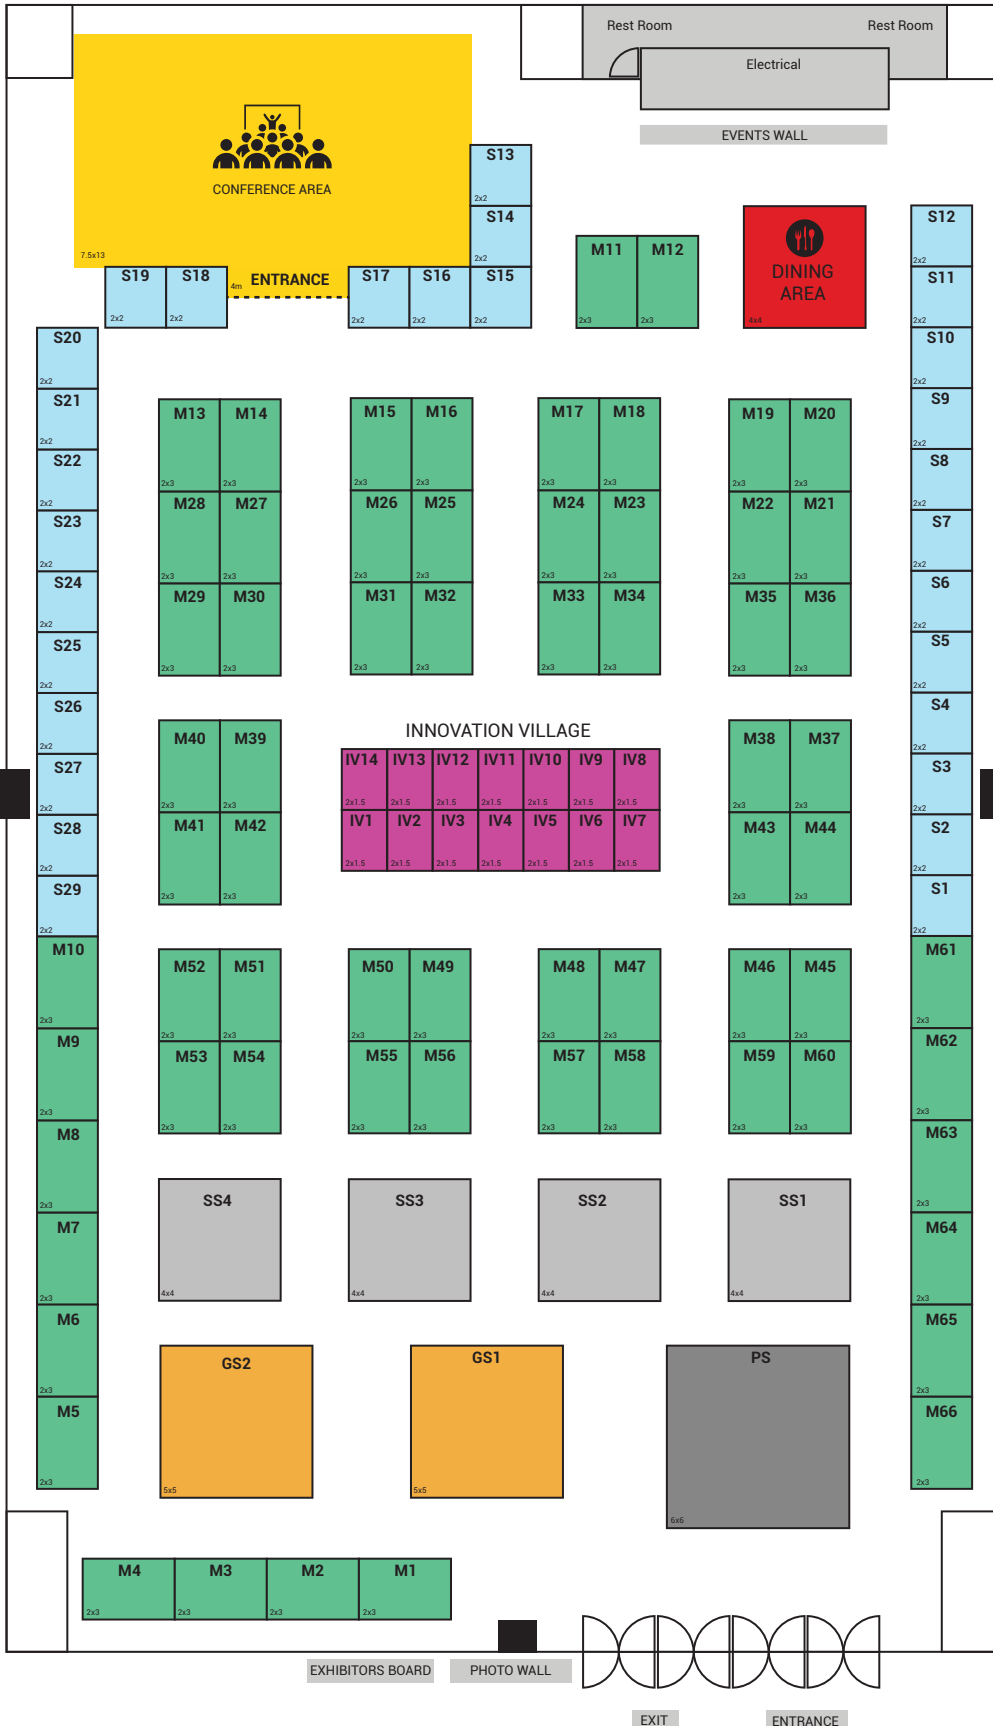

**EVENT FLOOR PLAN**

**LEGEND**

- Standard (S)  
2x2
- Medium (M)  
2x3
- Innovation Village (IV)  
1.5x2
- Silver Sponsor (SS)  
4x4
- Gold Sponsor (GS)  
5x5
- Platinum Sponsor (PS)  
6x6