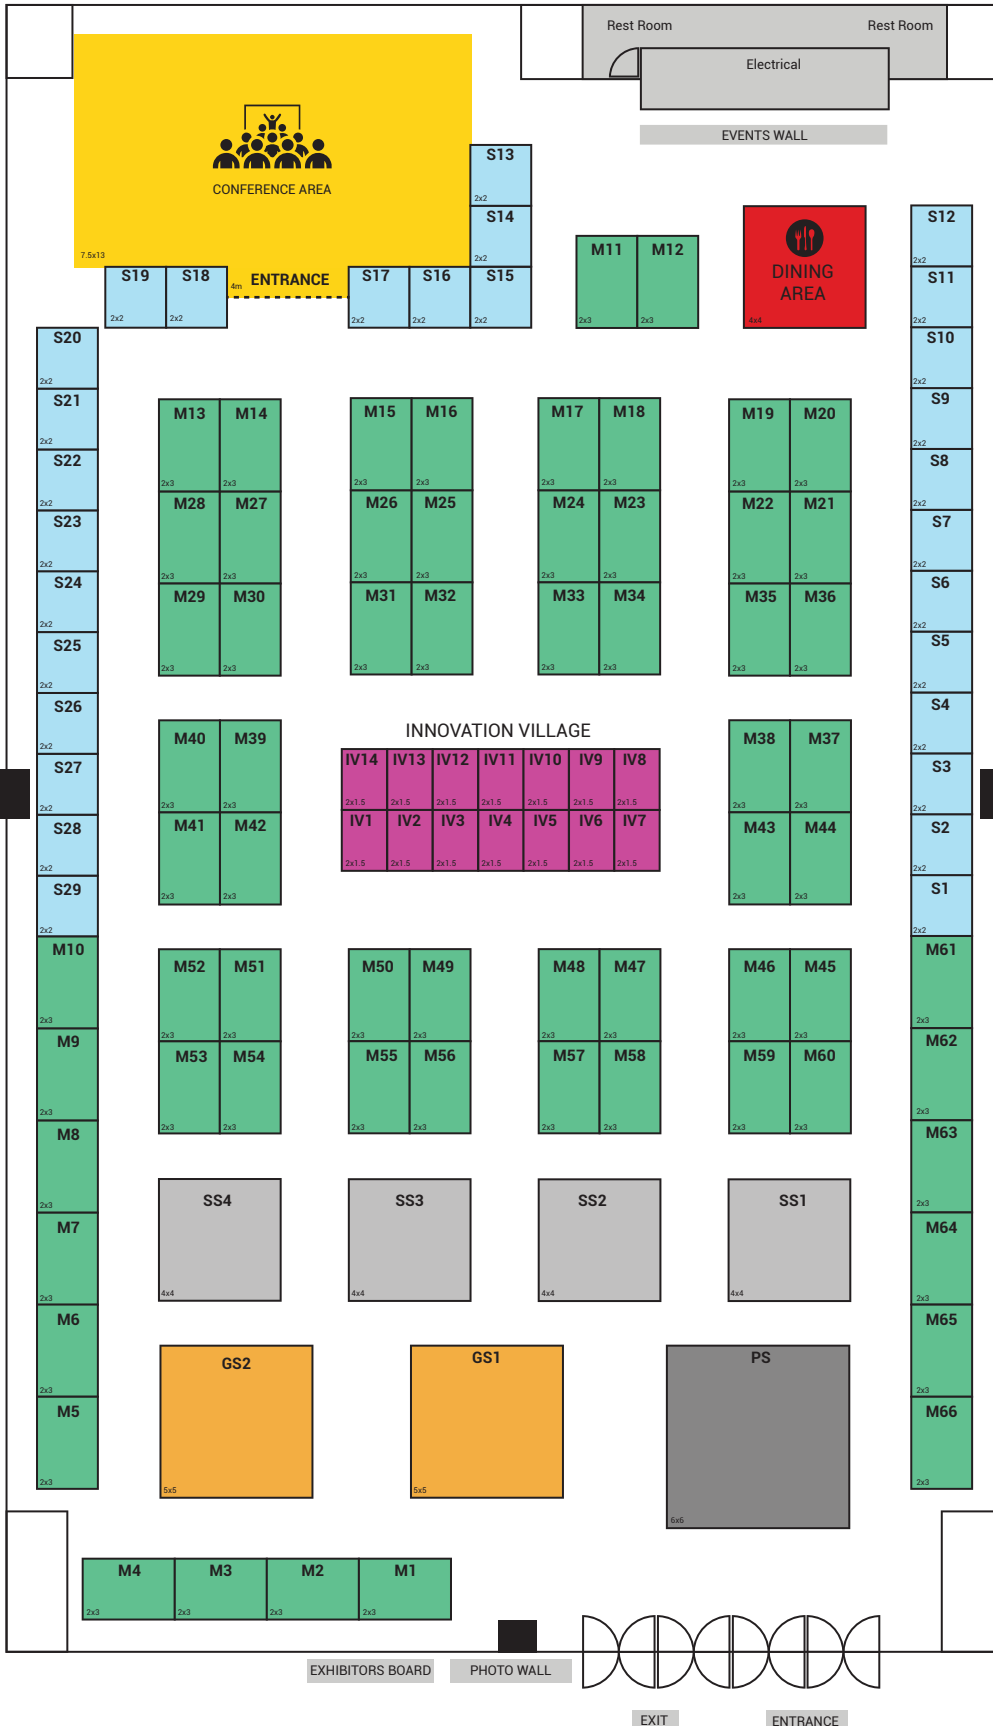

EVENT FLOOR PLAN

LEGEND

- **Standard (S)**
2x2
- **Medium (M)**
2x3
- **Innovation Village (IV)**
1.5x2
- **Silver Sponsor (SS)**
4x4
- **Gold Sponsor (GS)**
5x5
- **Platinum Sponsor (PS)**
6x6