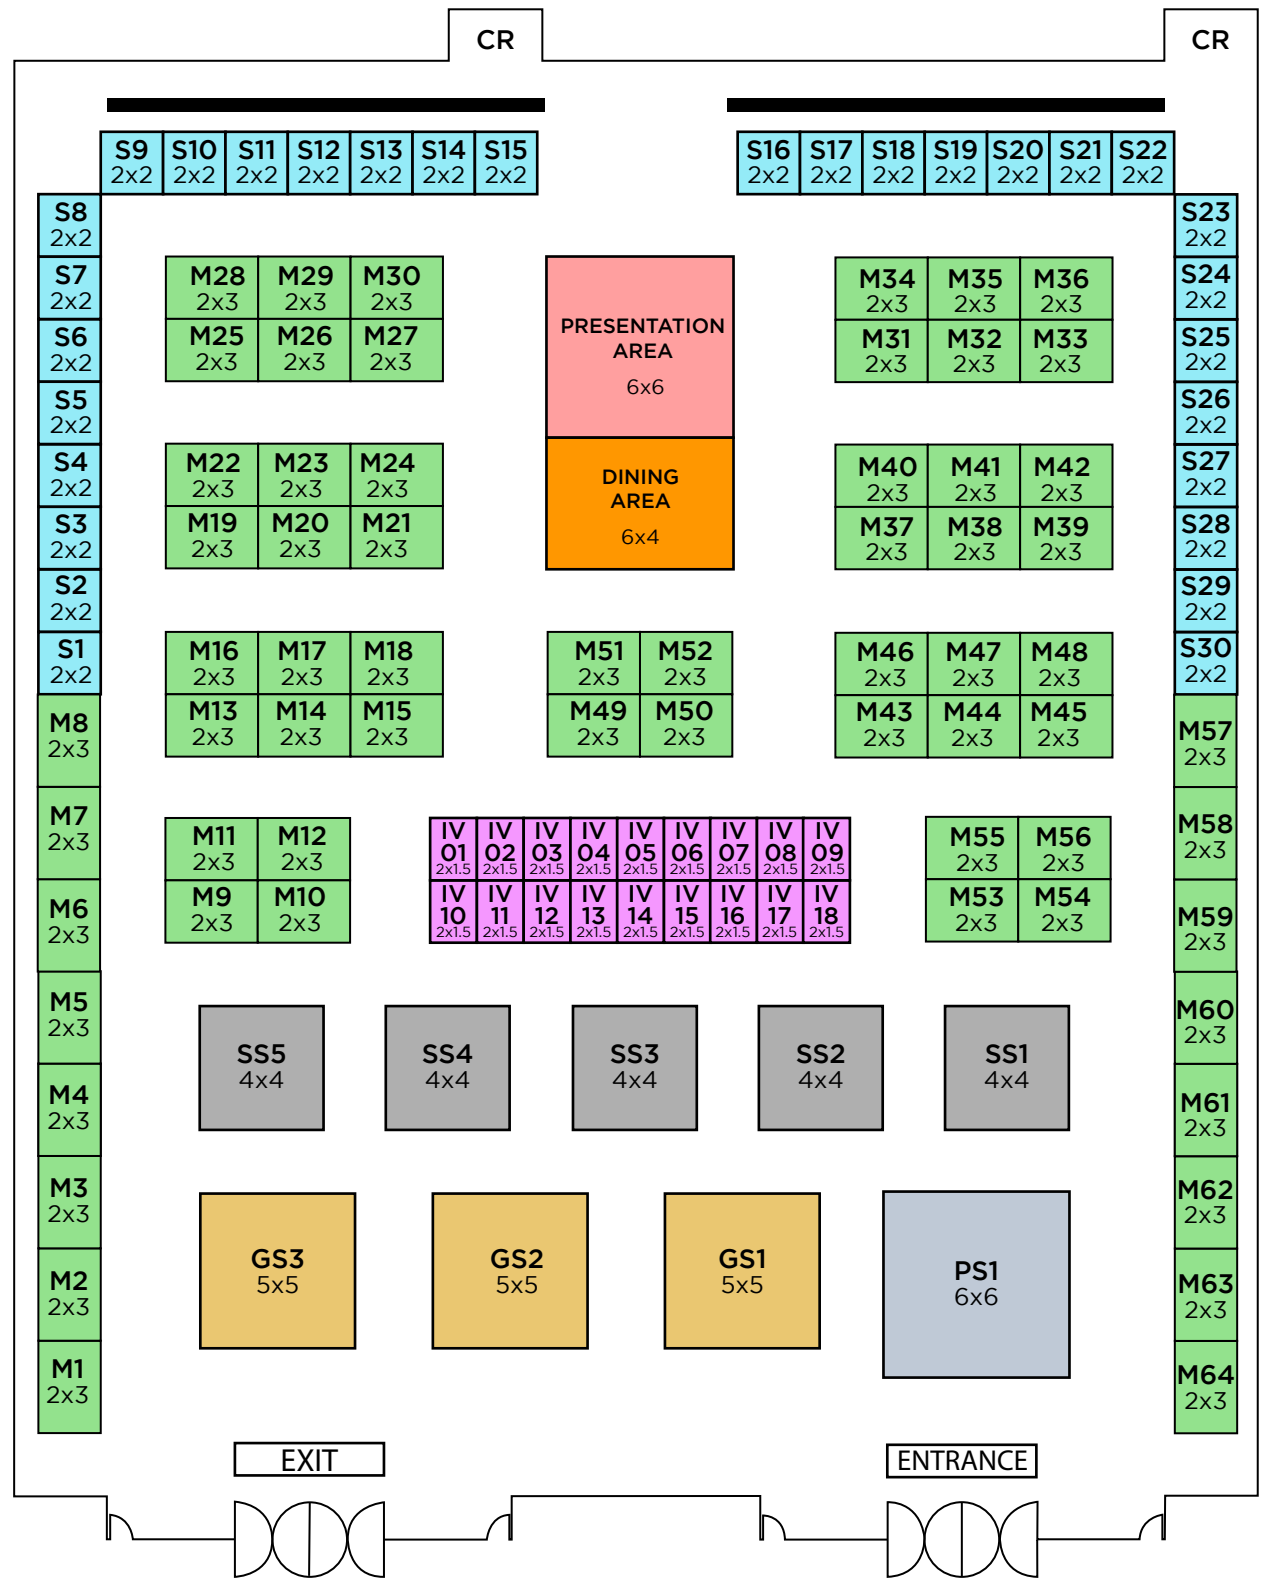

**EVENT FLOOR PLAN**

- LEGEND:**
- STANDARD (S)
  - MEDIUM (M)
  - INNOVATIONS VILLAGE (IV)
  - PLATINUM SPONSOR (PS)
  - GOLD SPONSOR (GS)
  - SILVER SPONSOR (SS)
  - PRESENTATION AREA
  - DINING AREA